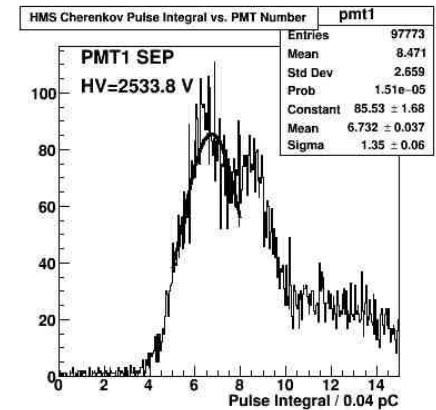

- HMS Calorimeter is good shape. [Elog](#)

HMS Cherenkov

Yerevan group

- HMS Cherenkov. Need to adjust HV to gain match.

[Elog](#)

HMS Cherenkov

Yerevan group

- HMS Cherenkov. Match by raising HV on PMT2.