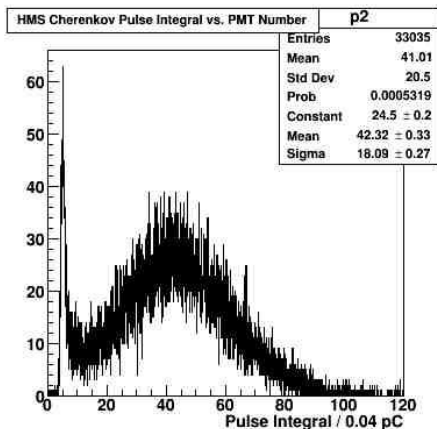

HMS Cherenkov

Yerevan group

- HMS Cherenkov. Match by raising HV on PMT2.

[Elog](#)