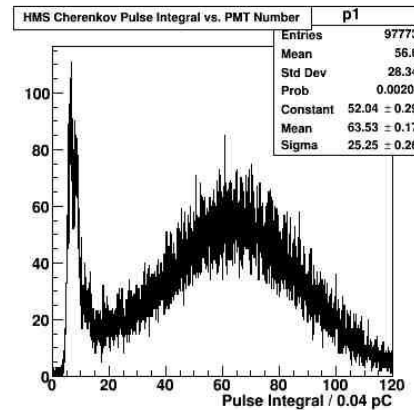

- HMS Calorimeter is good shape. [Elog](#)

HMS Cherenkov

Yerevan group

- HMS Cherenkov. Need to adjust HV to gain match.

[Elog](#)

HMS Cherenkov

Yerevan group

- HMS Cherenkov. Match by raising HV on PMT2.