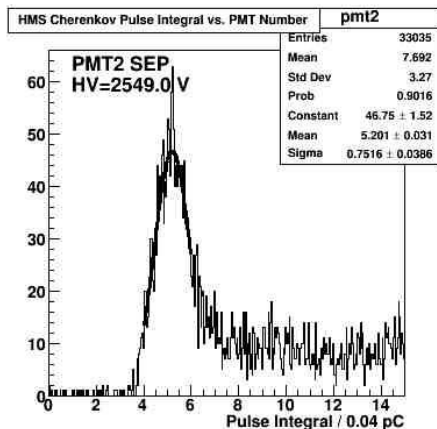

HMS Cherenkov

Yerevan group

- HMS Cherenkov. Match by raising HV on PMT2.

[Elog](#)