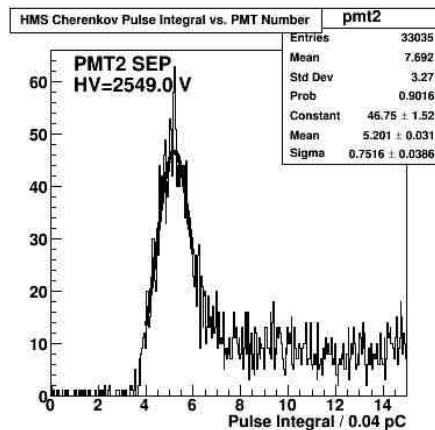

- HMS Calorimeter is good shape. [Elog](#)

HMS Cherenkov

Yerevan group

- HMS Cherenkov. Need to adjust HV to gain match.

[Elog](#)

HMS Cherenkov

Yerevan group

- HMS Cherenkov. Match by raising HV on PMT2.