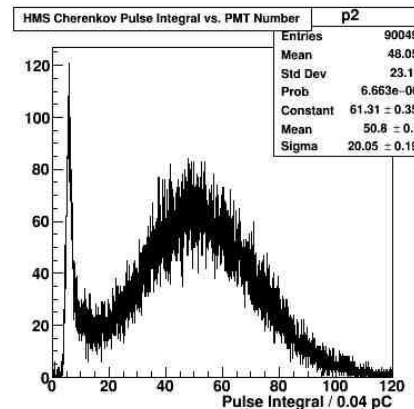

- HMS Calorimeter is good shape. [Elog](#)

HMS Cherenkov

Yerevan group

- HMS Cherenkov. Need to adjust HV to gain match.

[Elog](#)

HMS Cherenkov

Yerevan group

- HMS Cherenkov. Match by raising HV on PMT2.