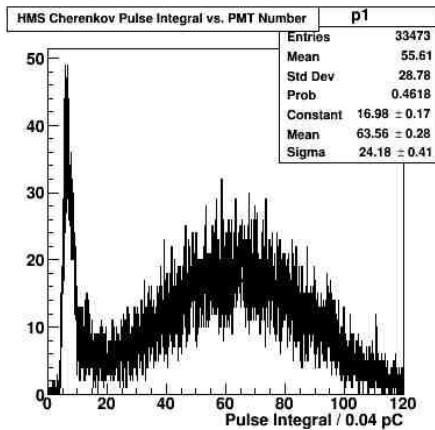

- HMS Calorimeter is good shape. [Elog](#)

HMS Cherenkov

Yerevan group

- HMS Cherenkov. Need to adjust HV to gain match.

[Elog](#)

HMS Cherenkov

Yerevan group

- HMS Cherenkov. Match by raising HV on PMT2.