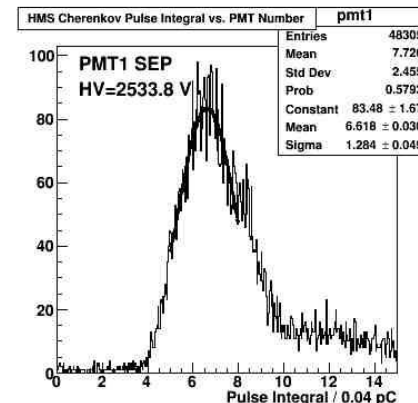

HMS Cherenkov

Yerevan group

- HMS Cherenkov. Match by raising HV on PMT2.

[Elog](#)