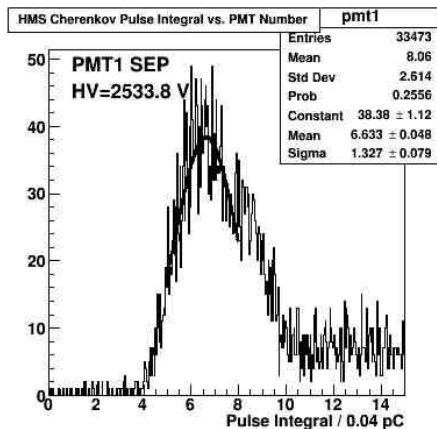

HMS Cherenkov

Yerevan group

- HMS Cherenkov. Match by raising HV on PMT2.

[Elog](#)