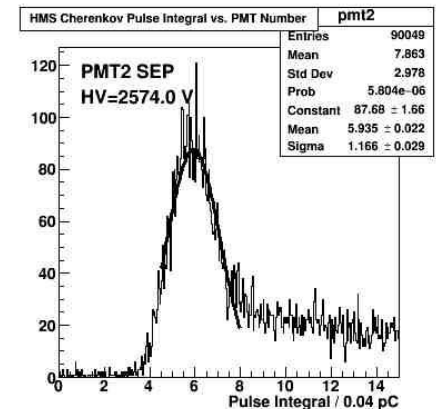

- HMS Calorimeter is good shape. [Elog](#)

HMS Cherenkov

Yerevan group

- HMS Cherenkov. Need to adjust HV to gain match.

[Elog](#)

HMS Cherenkov

Yerevan group

- HMS Cherenkov. Match by raising HV on PMT2.