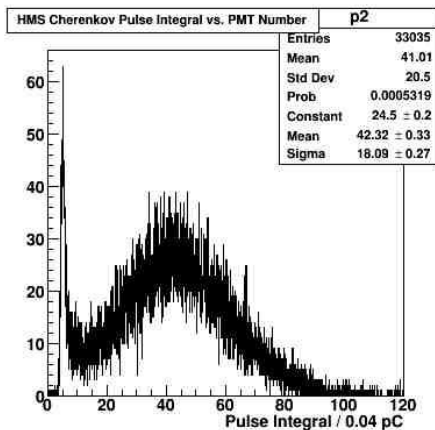

- HMS Calorimeter is good shape. [Elog](#)

HMS Cherenkov

Yerevan group

- HMS Cherenkov. Need to adjust HV to gain match.

[Elog](#)

HMS Cherenkov

Yerevan group

- HMS Cherenkov. Match by raising HV on PMT2.