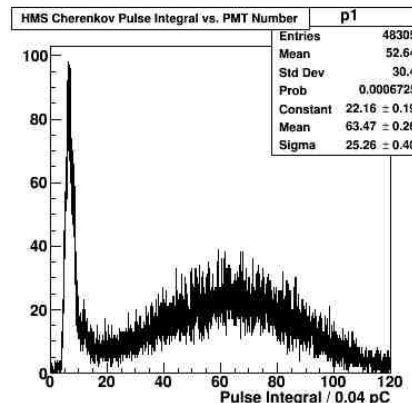

HMS Cherenkov

Yerevan group

- HMS Cherenkov. Match by raising HV on PMT2.

[Elog](#)