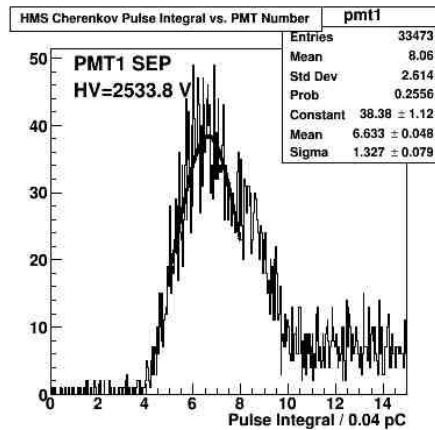

- HMS Calorimeter is good shape. [Elog](#)

HMS Cherenkov

Yerevan group

- HMS Cherenkov. Need to adjust HV to gain match.

[Elog](#)

HMS Cherenkov

Yerevan group

- HMS Cherenkov. Match by raising HV on PMT2.