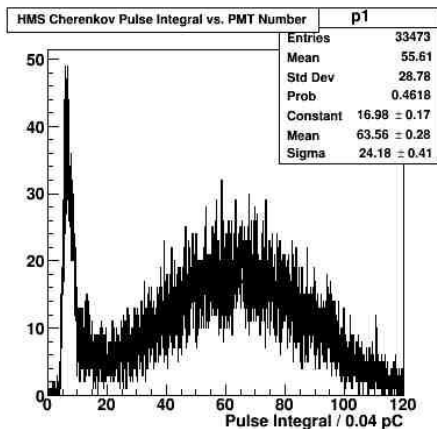

HMS Cherenkov

Yerevan group

- HMS Cherenkov. Match by raising HV on PMT2.

[Elog](#)