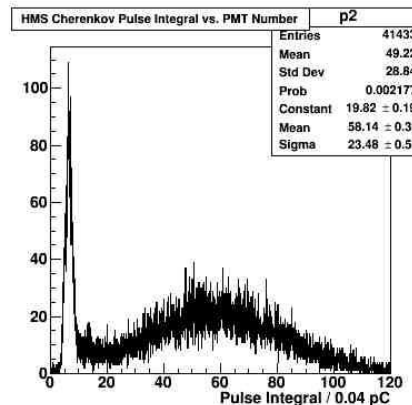

HMS Cherenkov

Yerevan group

- HMS Cherenkov. Match by raising HV on PMT2.

[Elog](#)