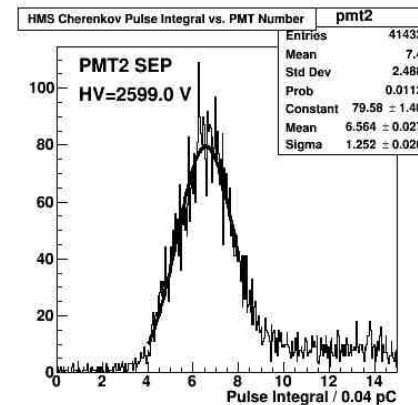

HMS Cherenkov

Yerevan group

- HMS Cherenkov. Match by raising HV on PMT2.

[Elog](#)