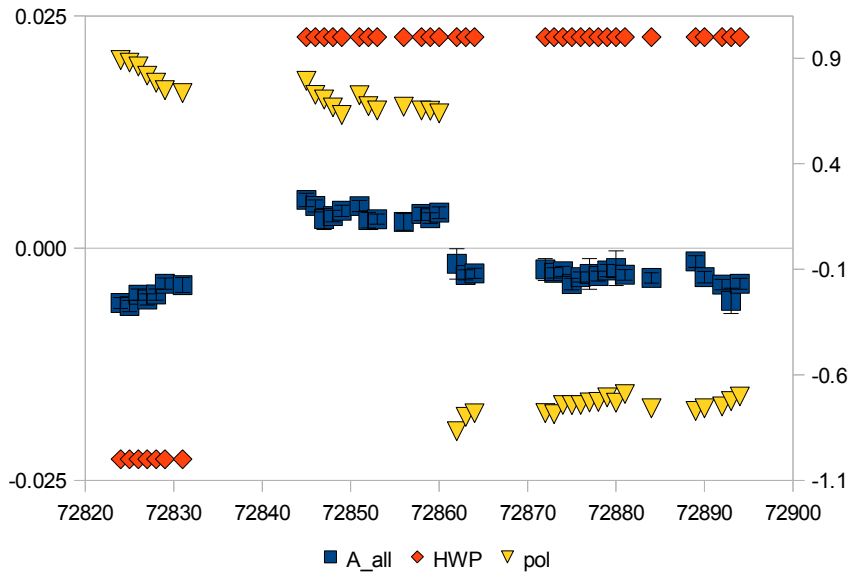

A_perp_4.7 all Beta2 trig.

raw, no HWP

A_perp_4.7 all Beta2 trig.

Physics