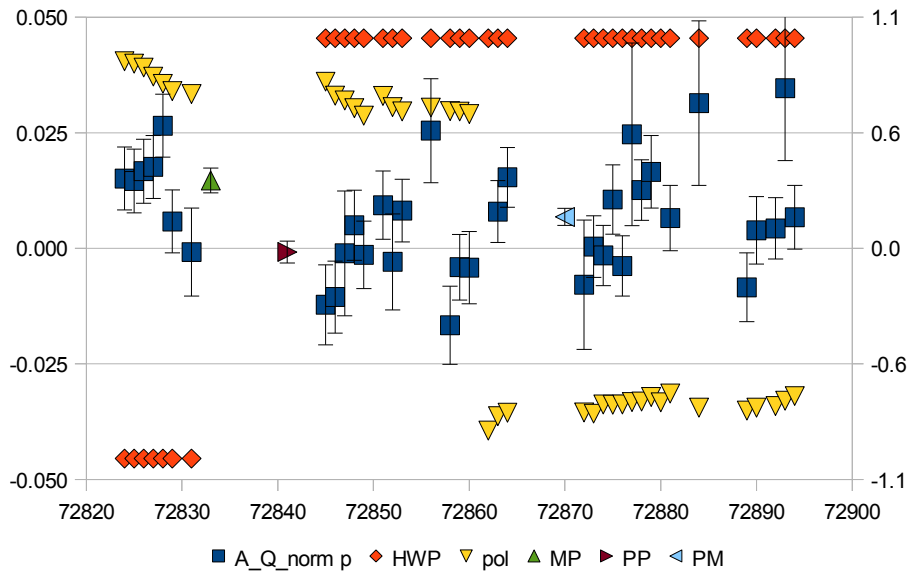

A_perp_4.7 all runs

original hel_p/m

A_perp_4.7 all runs

swapped hel_p/m