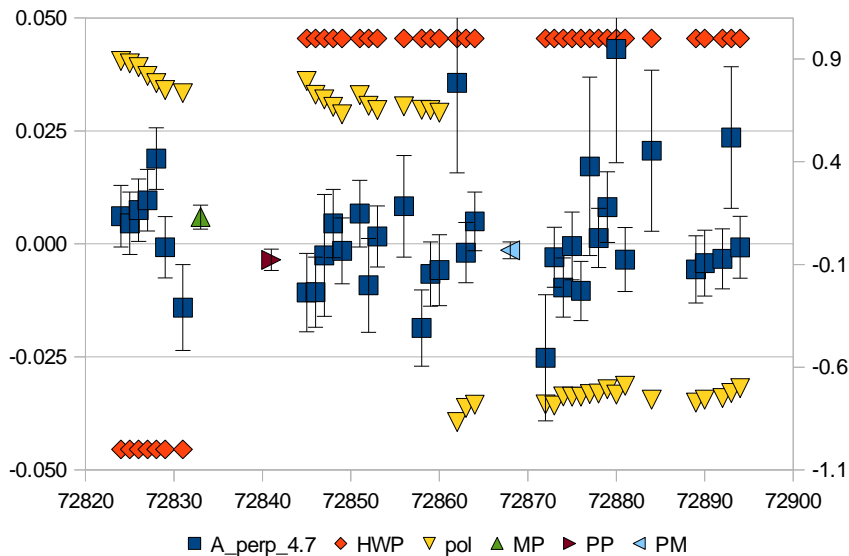

A_perp_4.7 all runs

A_perp_4.7 all runs
using trig+/- and scaler 513/514