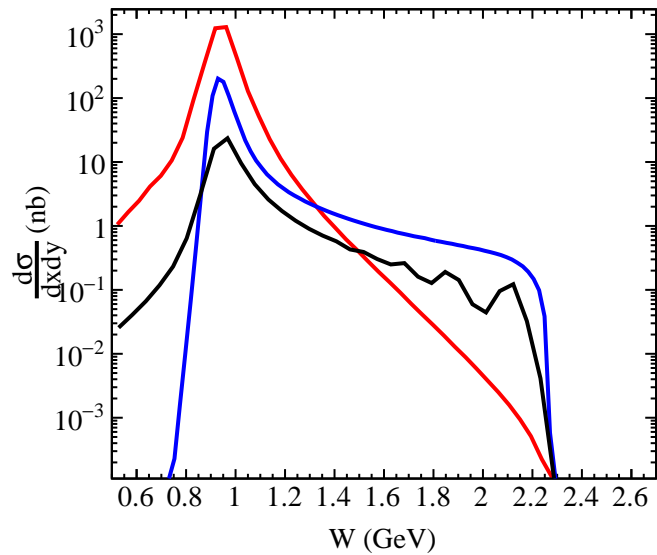

POLRAD QuasiElastic tail XSec

POLRAD QuasiElastic tail XSec

POLRAD QuasiElastic tail XSec

— F1F209 Quasielastic (Born)

— POLRAD QRT - angle peaking

- - - POLRAD QRT - (ultra rel. approx.)

— QuasiElasticInclusiveDiffXSec (born)

— InSANERadiator<QuasiElasticInclusiveDiffXSec> - (internal)