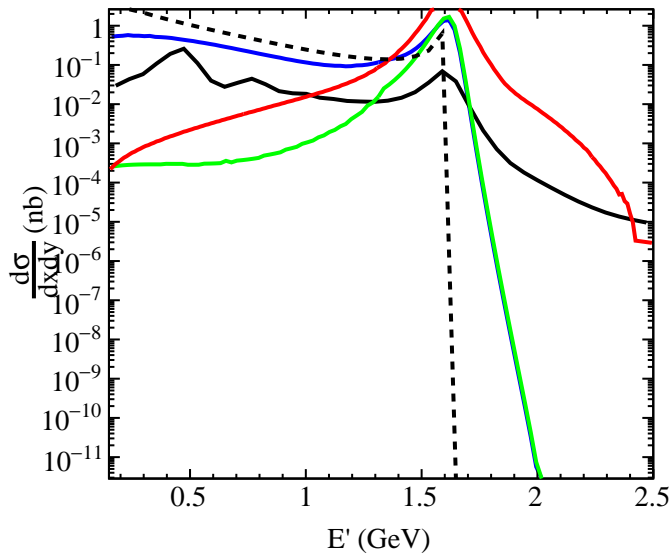

POLRAD QuasiElastic tail XSec

POLRAD QuasiElastic tail XSec

POLRAD QuasiElastic tail XSec

— F1F209 Quasielastic (Born)

— POLRAD QRT - angle peaking

- - - POLRAD QRT - (ultra rel. approx.)

— QuasiElasticInclusiveDiffXSec (born)

— InSANERadiator<QuasiElasticInclusiveDiffXSec> - (internal)