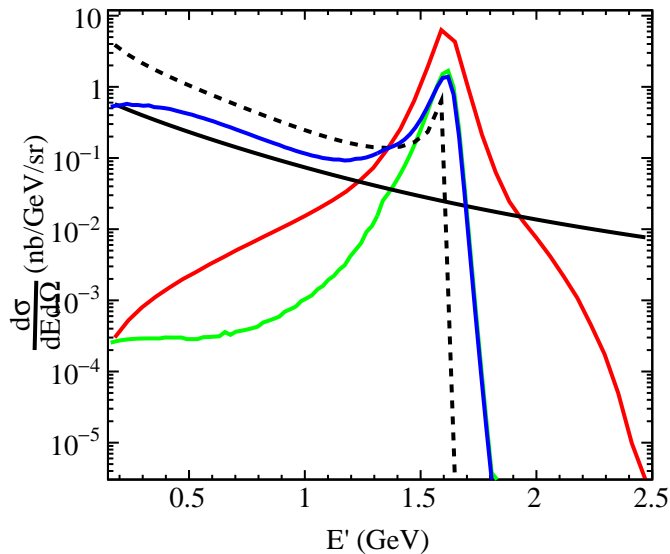

F1F209 born QuasiElastic xsec

F1F209 born QuasiElastic xsec

F1F209 born QuasiElastic xsec

— F1F209 Quasielastic (Born)

— POLRAD QRT - angle peaking

- - - POLRAD QRT - (ultra rel. approx.)

— QuasiElasticInclusiveDiffXSec (born)

— InSANERadiator<QuasiElasticInclusiveDiffXSec> - (internal)