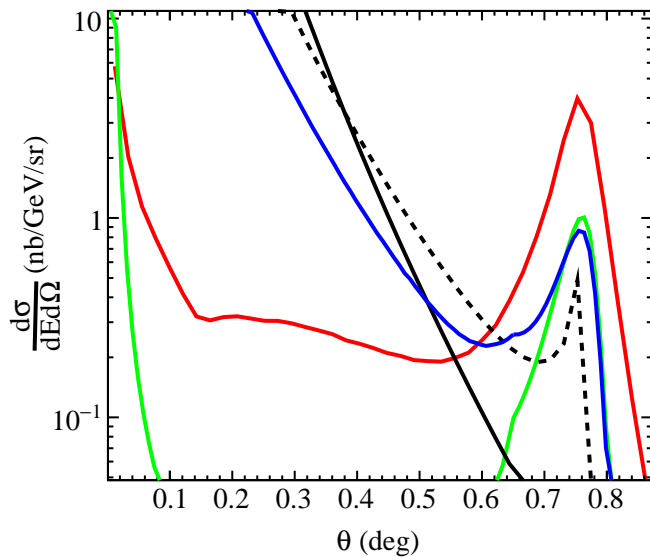

F1F209 born QuasiElastic xsec

F1F209 born QuasiElastic xsec

F1F209 born QuasiElastic xsec

— F1F209 Quasielastic (Born)

— POLRAD QRT - angle peaking

- - - POLRAD QRT - (ultra rel. approx.)

— QuasiElasticInclusiveDiffXSec (born)

— InSANERadiator<QuasiElasticInclusiveDiffXSec> - (internal)