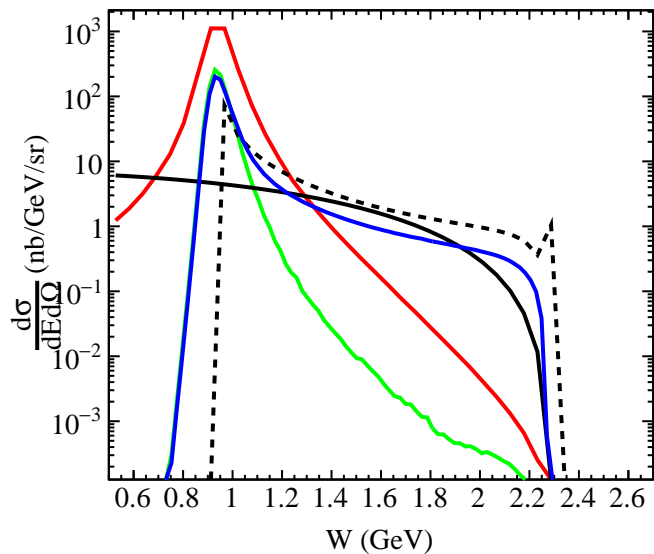

F1F209 born QuasiElastic xsec

F1F209 born QuasiElastic xsec

F1F209 born QuasiElastic xsec

— F1F209 Quasielastic (Born)

— POLRAD QRT - angle peaking

- - - POLRAD QRT - (ultra rel. approx.)

— QuasiElasticInclusiveDiffXSec (born)

— InSANERadiator<QuasiElasticInclusiveDiffXSec> - (internal)