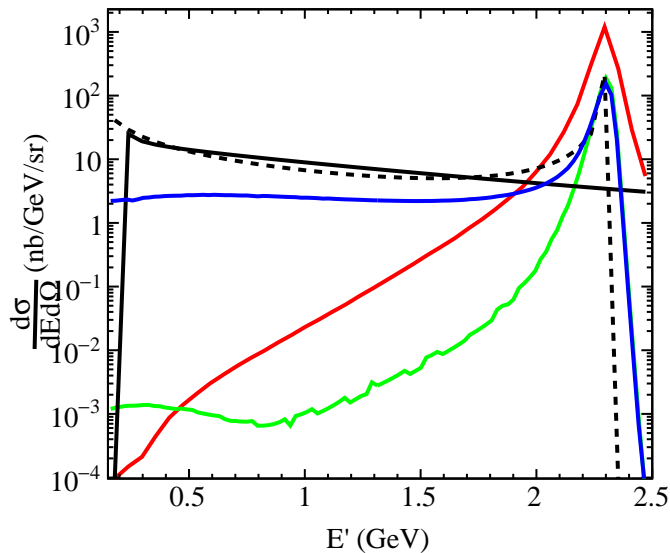

F1F209 born QuasiElastic xsec

F1F209 born QuasiElastic xsec

F1F209 born QuasiElastic xsec

— F1F209 Quasielastic (Born)

— POLRAD QRT - angle peaking

- - - POLRAD QRT - (ultra rel. approx.)

— QuasiElasticInclusiveDiffXSec (born)

— InSANERadiator<QuasiElasticInclusiveDiffXSec> - (internal)