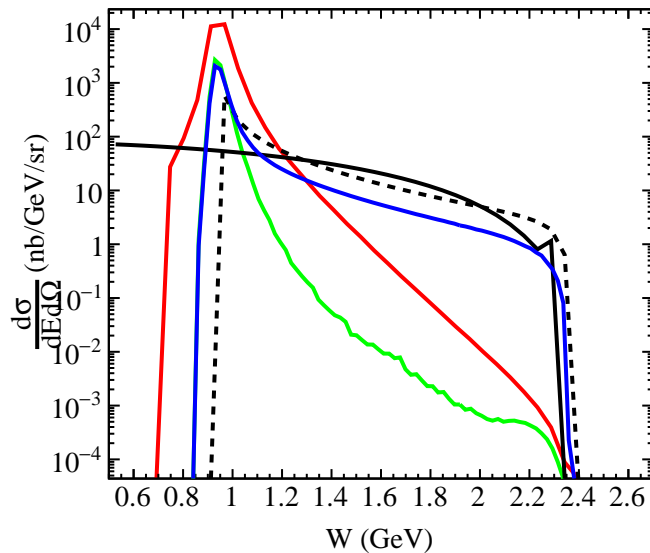

F1F209 born QuasiElastic xsec

F1F209 born QuasiElastic xsec

F1F209 born QuasiElastic xsec

— F1F209 Quasielastic (Born)

— POLRAD QRT - angle peaking

- - - POLRAD QRT - (ultra rel. approx.)

— QuasiElasticInclusiveDiffXSec (born)

— InSANERadiator<QuasiElasticInclusiveDiffXSec> - (internal)