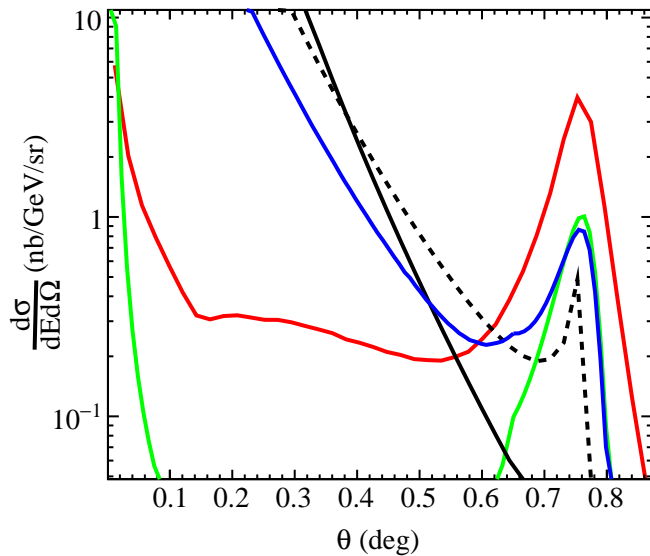

F1F209 born QuasiElastic xsec

F1F209 born QuasiElastic xsec

F1F209 born QuasiElastic xsec

— F1F209 Quasielastic (Born)

— POLRAD QRT - angle peaking

- - - POLRAD QRT - (ultra rel. approx.)

— QuasiElasticInclusiveDiffXSec (born)

— InSANERadiator<QuasiElasticInclusiveDiffXSec> - (internal)