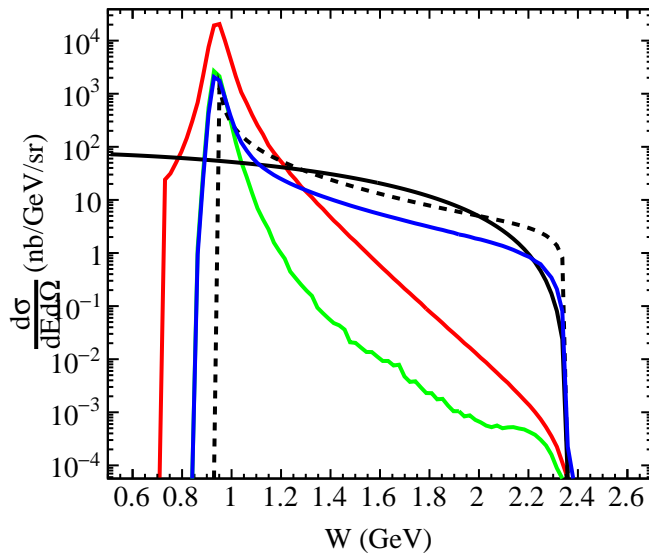

F1F209 born QuasiElastic xsec

F1F209 born QuasiElastic xsec

F1F209 born QuasiElastic xsec

— F1F209 Quasielastic (Born)

— POLRAD QRT - angle peaking

- - - POLRAD QRT - (ultra rel. approx.)

— QuasiElasticInclusiveDiffXSec (born)

— InSANERadiator<QuasiElasticInclusiveDiffXSec> - (internal)