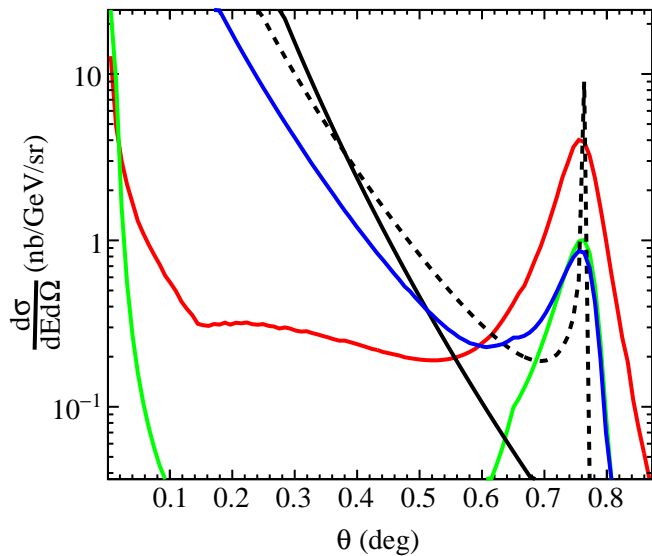

F1F209 born QuasiElastic xsec

F1F209 born QuasiElastic xsec

F1F209 born QuasiElastic xsec

— F1F209 Quasielastic (Born)

— POLRAD QRT - angle peaking

- - - POLRAD QRT - (ultra rel. approx.)

— QuasiElasticInclusiveDiffXSec (born)

— InSANERadiator<QuasiElasticInclusiveDiffXSec> - (internal)