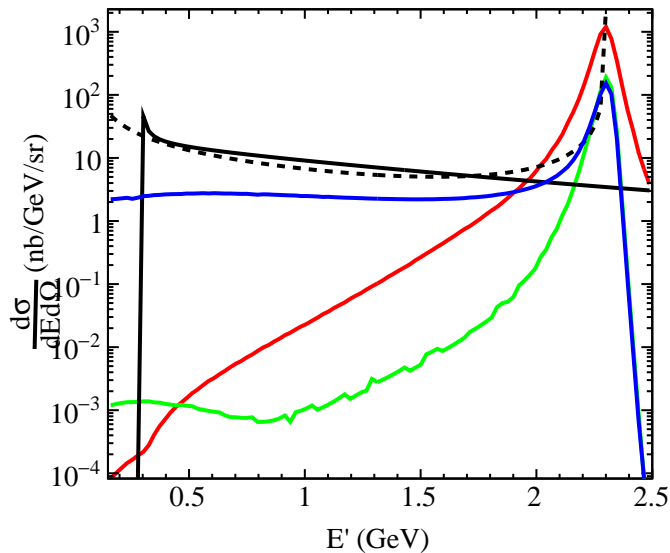

F1F209 born QuasiElastic xsec

F1F209 born QuasiElastic xsec

F1F209 born QuasiElastic xsec

— F1F209 Quasielastic (Born)

— POLRAD QRT - angle peaking

- - - POLRAD QRT - (ultra rel. approx.)

— QuasiElasticInclusiveDiffXSec (born)

— InSANERadiator<QuasiElasticInclusiveDiffXSec> - (internal)