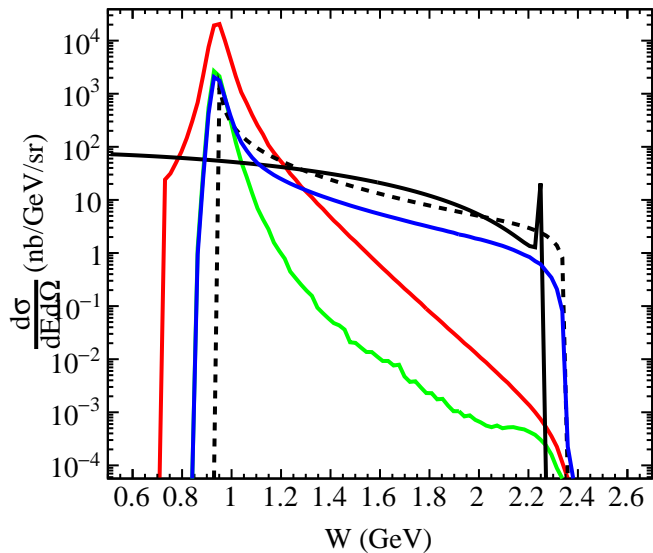

F1F209 born QuasiElastic xsec

F1F209 born QuasiElastic xsec

F1F209 born QuasiElastic xsec

— F1F209 Quasielastic (Born)

— POLRAD QRT - angle peaking

- - - POLRAD QRT - (ultra rel. approx.)

— QuasiElasticInclusiveDiffXSec (born)

— InSANERadiator<QuasiElasticInclusiveDiffXSec> - (internal)