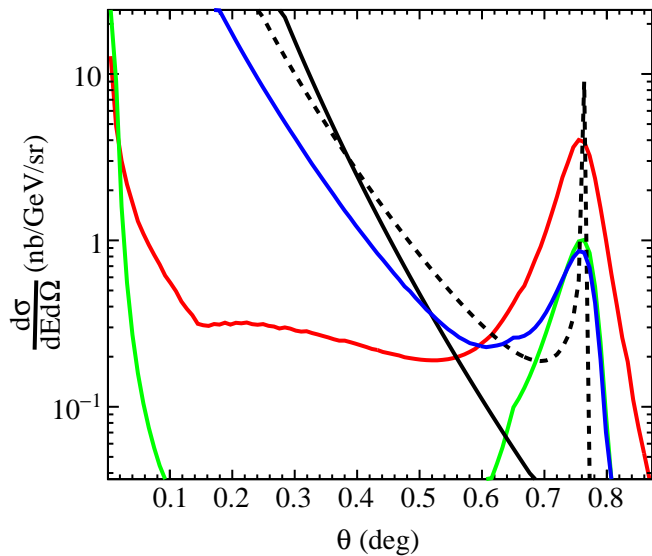

F1F209 born QuasiElastic xsec

F1F209 born QuasiElastic xsec

F1F209 born QuasiElastic xsec

— F1F209 Quasielastic (Born)

— POLRAD QRT - angle peaking

- - - POLRAD QRT - (ultra rel. approx.)

— QuasiElasticInclusiveDiffXSec (born)

— InSANERadiator<QuasiElasticInclusiveDiffXSec> - (internal)