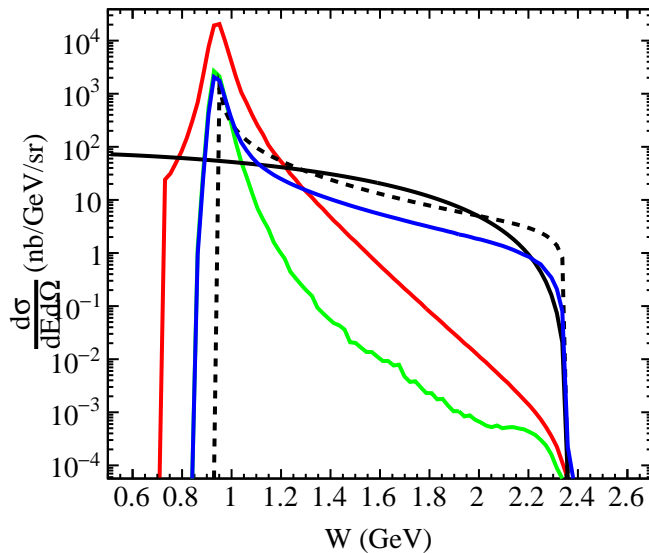

F1F209 born QuasiElastic xsec

F1F209 born QuasiElastic xsec

F1F209 born QuasiElastic xsec

— F1F209 Quasielastic (Born)

— POLRAD QRT - angle peaking

- - - POLRAD QRT - (ultra rel. approx.)

— QuasiElasticInclusiveDiffXSec (born)

— InSANERadiator<QuasiElasticInclusiveDiffXSec> - (internal)