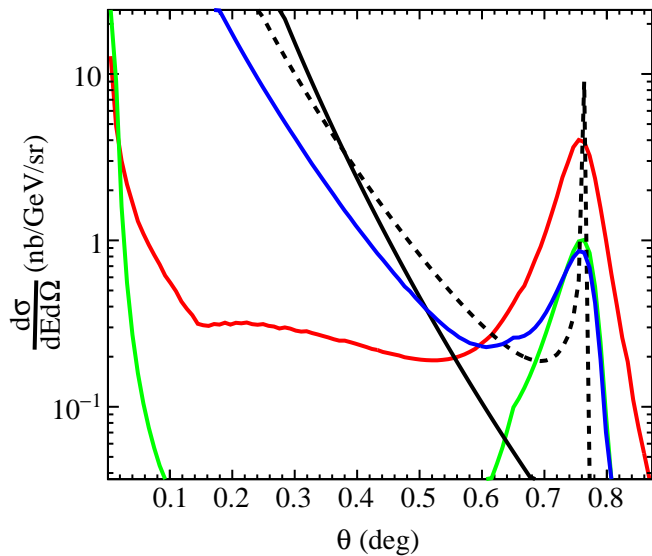

F1F209 born QuasiElastic xsec

F1F209 born QuasiElastic xsec

F1F209 born QuasiElastic xsec

— F1F209 Quasielastic (Born)

— POLRAD QRT - angle peaking

- - - POLRAD QRT - (ultra rel. approx.)

— QuasiElasticInclusiveDiffXSec (born)

— InSANERadiator<QuasiElasticInclusiveDiffXSec> - (internal)