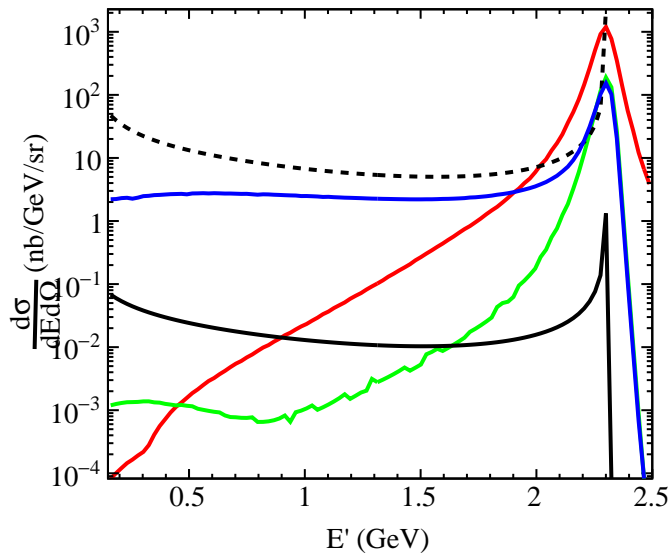

F1F209 born QuasiElastic xsec

F1F209 born QuasiElastic xsec

F1F209 born QuasiElastic xsec

— F1F209 Quasielastic (Born)

— POLRAD QRT - angle peaking

- - - POLRAD QRT - (ultra rel. approx.)

— QuasiElasticInclusiveDiffXSec (born)

— InSANERadiator<QuasiElasticInclusiveDiffXSec> - (internal)