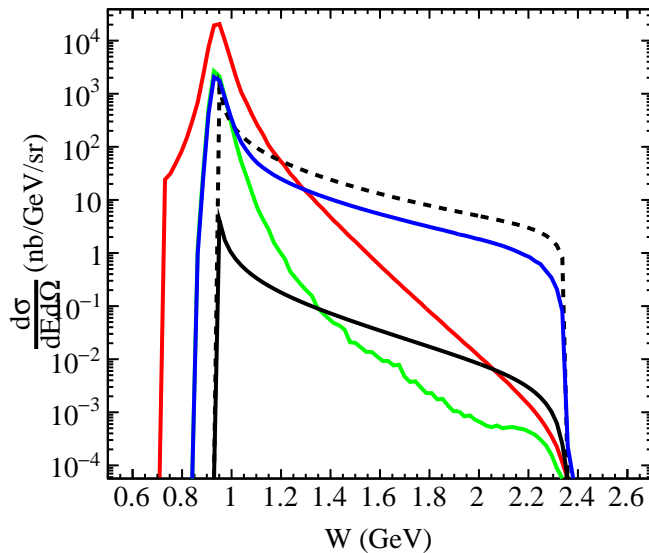

F1F209 born QuasiElastic xsec

F1F209 born QuasiElastic xsec

F1F209 born QuasiElastic xsec

— F1F209 Quasielastic (Born)

— POLRAD QRT - angle peaking

- - - POLRAD QRT - (ultra rel. approx.)

— QuasiElasticInclusiveDiffXSec (born)

— InSANERadiator<QuasiElasticInclusiveDiffXSec> - (internal)