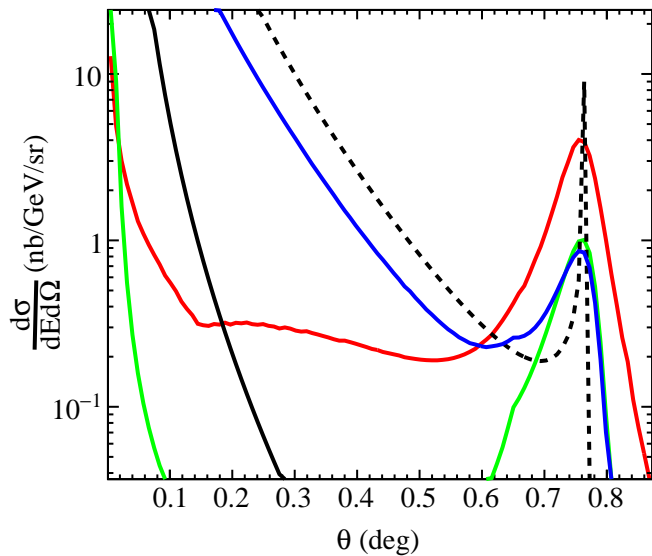

F1F209 born QuasiElastic xsec

F1F209 born QuasiElastic xsec

F1F209 born QuasiElastic xsec

— F1F209 Quasielastic (Born)

— POLRAD QRT - angle peaking

- - - POLRAD QRT - (ultra rel. approx.)

— QuasiElasticInclusiveDiffXSec (born)

— InSANERadiator<QuasiElasticInclusiveDiffXSec> - (internal)