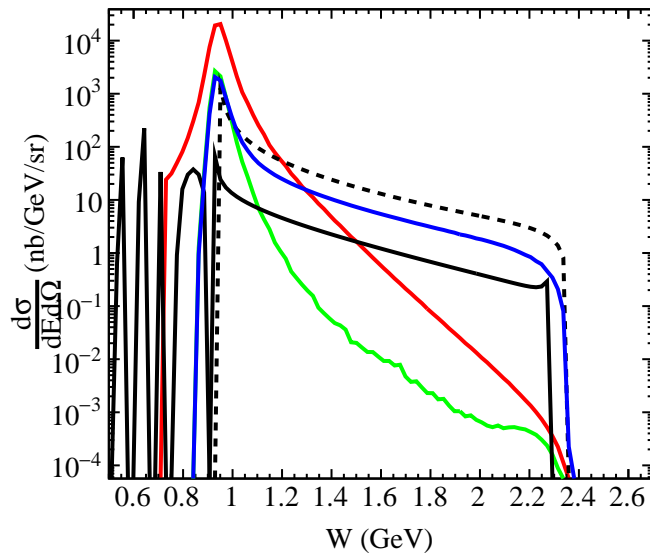

F1F209 born QuasiElastic xsec

F1F209 born QuasiElastic xsec

F1F209 born QuasiElastic xsec

— F1F209 Quasielastic (Born)

— POLRAD QRT - angle peaking

- - - POLRAD QRT - (ultra rel. approx.)

— QuasiElasticInclusiveDiffXSec (born)

— InSANERadiator<QuasiElasticInclusiveDiffXSec> - (internal)