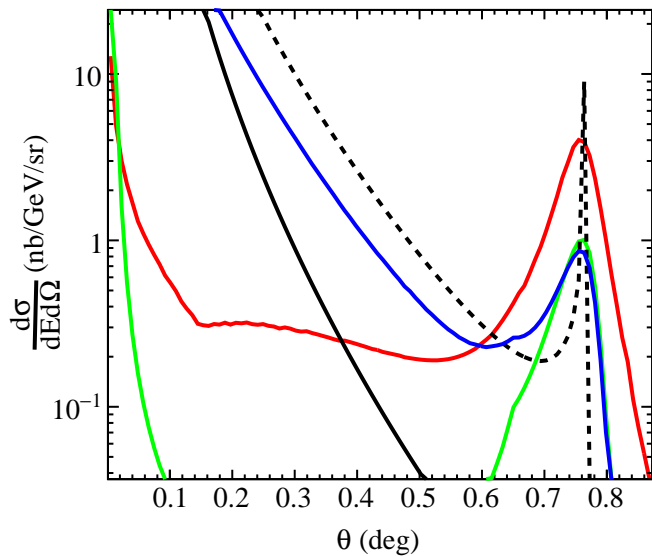

F1F209 born QuasiElastic xsec

F1F209 born QuasiElastic xsec

F1F209 born QuasiElastic xsec

— F1F209 Quasielastic (Born)

— POLRAD QRT - angle peaking

- - - POLRAD QRT - (ultra rel. approx.)

— QuasiElasticInclusiveDiffXSec (born)

— InSANERadiator<QuasiElasticInclusiveDiffXSec> - (internal)