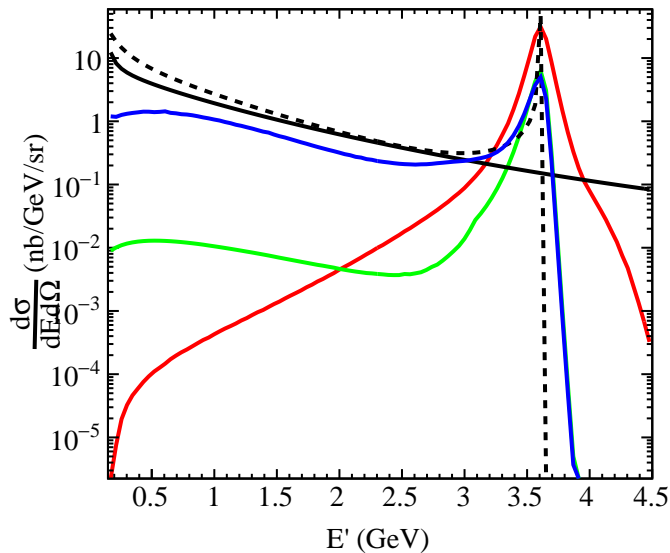

F1F209 born QuasiElastic xsec

F1F209 born QuasiElastic xsec

F1F209 born QuasiElastic xsec

— F1F209 Quasielastic (Born)

— POLRAD QRT - angle peaking

- - - POLRAD QRT - (ultra rel. approx.)

— QuasiElasticInclusiveDiffXSec (born)

— InSANERadiator<QuasiElasticInclusiveDiffXSec> - (internal)