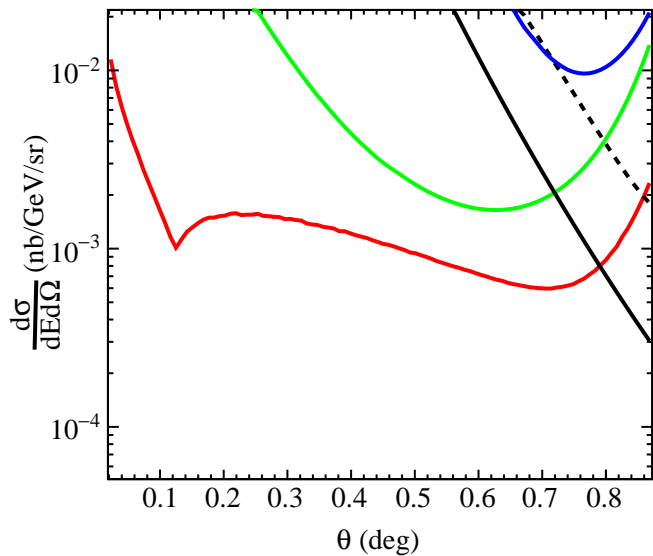

F1F209 born QuasiElastic xsec

F1F209 born QuasiElastic xsec

F1F209 born QuasiElastic xsec

— F1F209 Quasielastic (Born)

— POLRAD QRT - angle peaking

- - - POLRAD QRT - (ultra rel. approx.)

— QuasiElasticInclusiveDiffXSec (born)

— InSANERadiator<QuasiElasticInclusiveDiffXSec> - (internal)