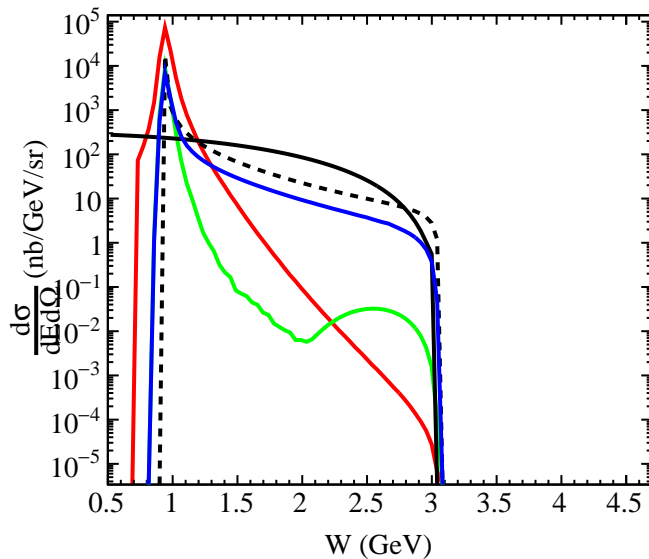

F1F209 born QuasiElastic xsec

F1F209 born QuasiElastic xsec

F1F209 born QuasiElastic xsec

— F1F209 Quasielastic (Born)

— POLRAD QRT - angle peaking

- - - POLRAD QRT - (ultra rel. approx.)

— QuasiElasticInclusiveDiffXSec (born)

— InSANERadiator<QuasiElasticInclusiveDiffXSec> - (internal)