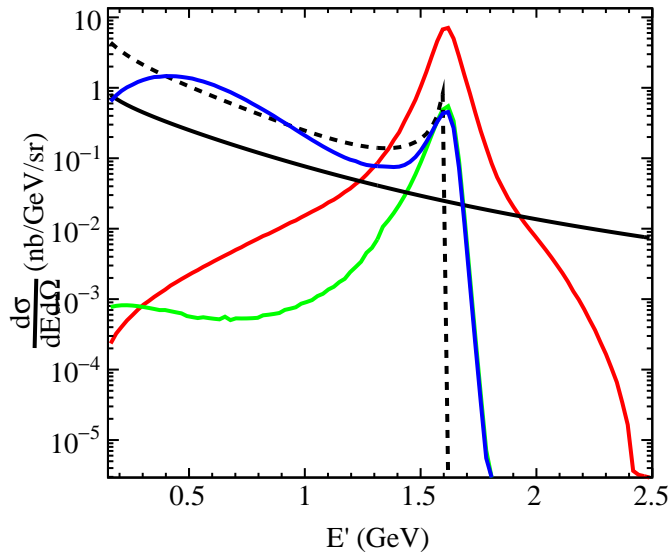

F1F209 born QuasiElastic xsec

F1F209 born QuasiElastic xsec

F1F209 born QuasiElastic xsec

— F1F209 Quasielastic (Born)

— POLRAD QRT - angle peaking

- - - POLRAD QRT - (ultra rel. approx.)

— QuasiElasticInclusiveDiffXSec (born)

— InSANERadiator<QuasiElasticInclusiveDiffXSec> - (internal)