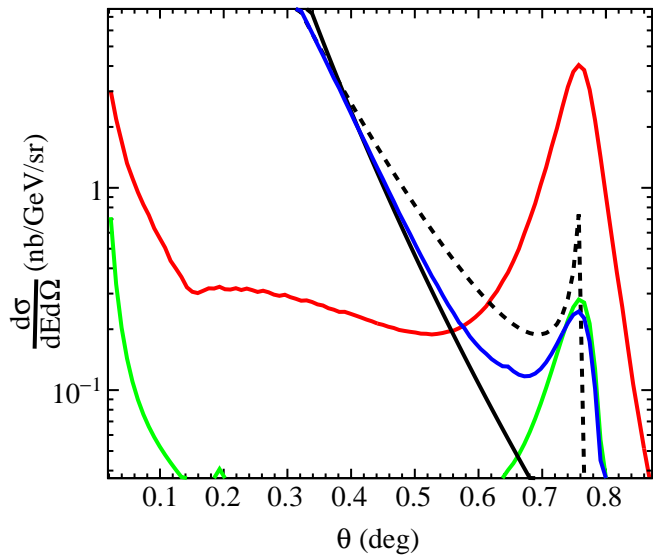

F1F209 born QuasiElastic xsec

F1F209 born QuasiElastic xsec

F1F209 born QuasiElastic xsec

— F1F209 Quasielastic (Born)

— POLRAD QRT - angle peaking

- - - POLRAD QRT - (ultra rel. approx.)

— QuasiElasticInclusiveDiffXSec (born)

— InSANERadiator<QuasiElasticInclusiveDiffXSec> - (internal)