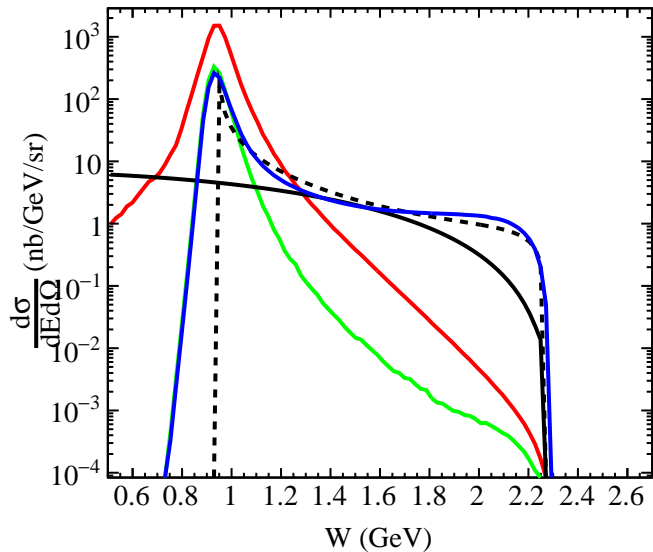

F1F209 born QuasiElastic xsec

F1F209 born QuasiElastic xsec

F1F209 born QuasiElastic xsec

— F1F209 Quasielastic (Born)

— POLRAD QRT - angle peaking

- - - POLRAD QRT - (ultra rel. approx.)

— QuasiElasticInclusiveDiffXSec (born)

— InSANERadiator<QuasiElasticInclusiveDiffXSec> - (internal)