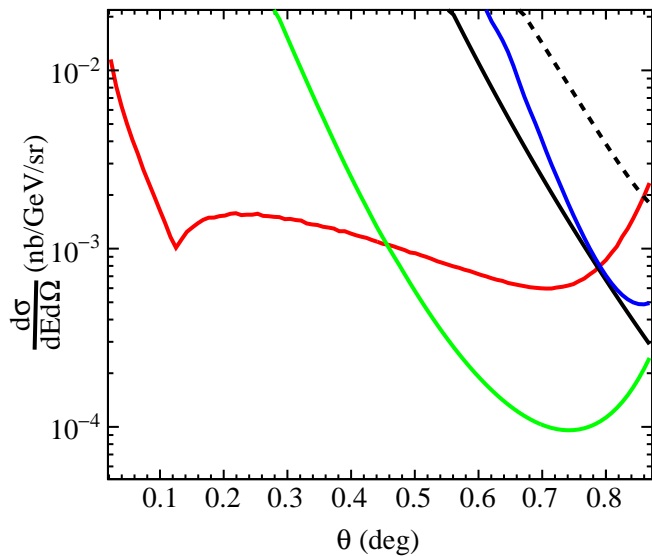

F1F209 born QuasiElastic xsec

F1F209 born QuasiElastic xsec

F1F209 born QuasiElastic xsec

— F1F209 Quasielastic (Born)

— POLRAD QRT - angle peaking

- - - POLRAD QRT - (ultra rel. approx.)

— QuasiElasticInclusiveDiffXSec (born)

— InSANERadiator<QuasiElasticInclusiveDiffXSec> - (internal)