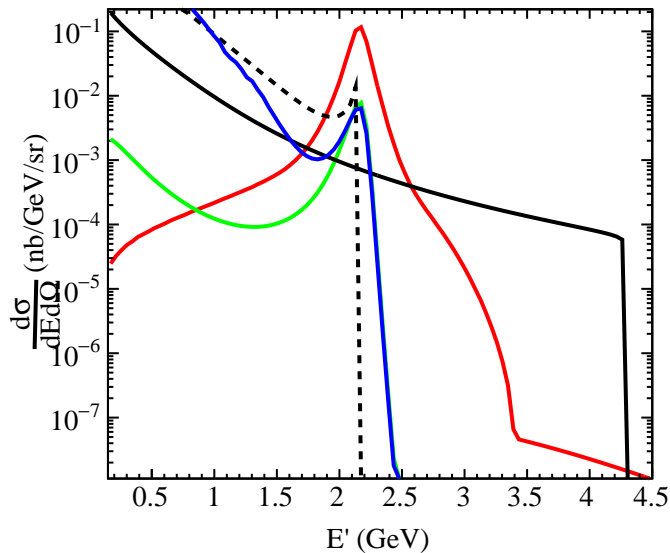

F1F209 born QuasiElastic xsec

F1F209 born QuasiElastic xsec

F1F209 born QuasiElastic xsec

— F1F209 Quasielastic (Born)

— POLRAD QRT - angle peaking

- - - POLRAD QRT - (ultra rel. approx.)

— QuasiElasticInclusiveDiffXSec (born)

— InSANERadiator<QuasiElasticInclusiveDiffXSec> - (internal)