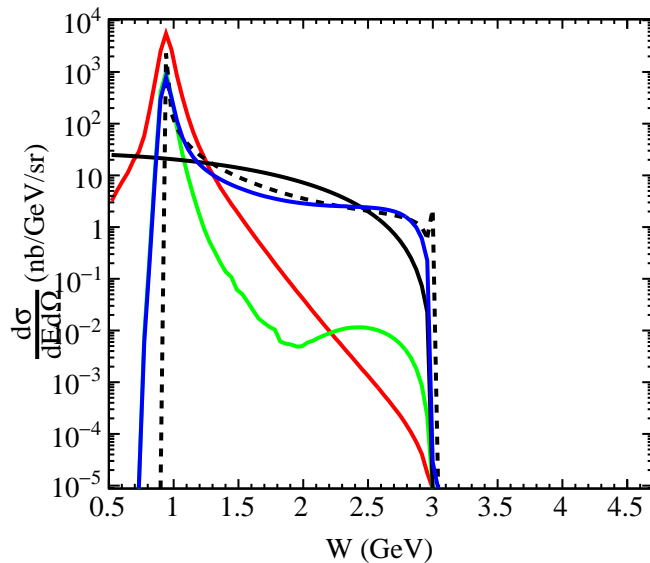

F1F209 born QuasiElastic xsec

F1F209 born QuasiElastic xsec

F1F209 born QuasiElastic xsec

— F1F209 Quasielastic (Born)

— POLRAD QRT - angle peaking

- - - POLRAD QRT - (ultra rel. approx.)

— QuasiElasticInclusiveDiffXSec (born)

— InSANERadiator<QuasiElasticInclusiveDiffXSec> - (internal)