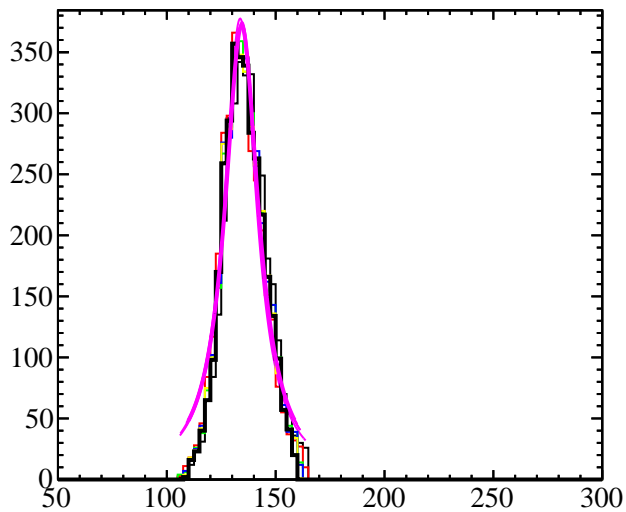

Calibration 11

Angle vs Mass-5