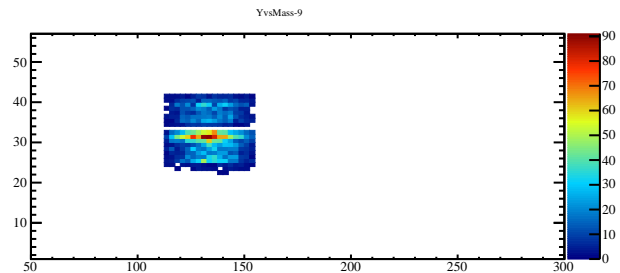

Calibration 12

AnglevsMass-9