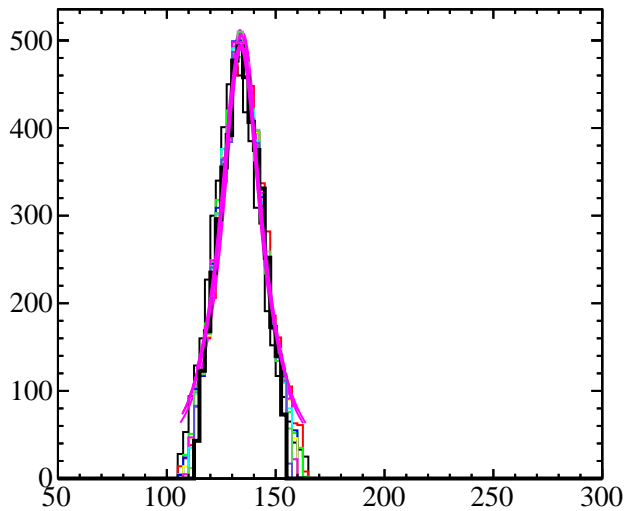

Calibration 12

AnglevsMass-9