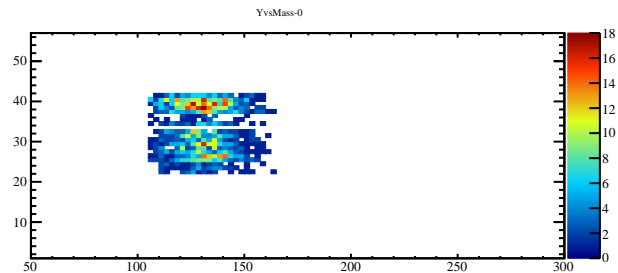

Calibration 13

Angle vs Mass-0