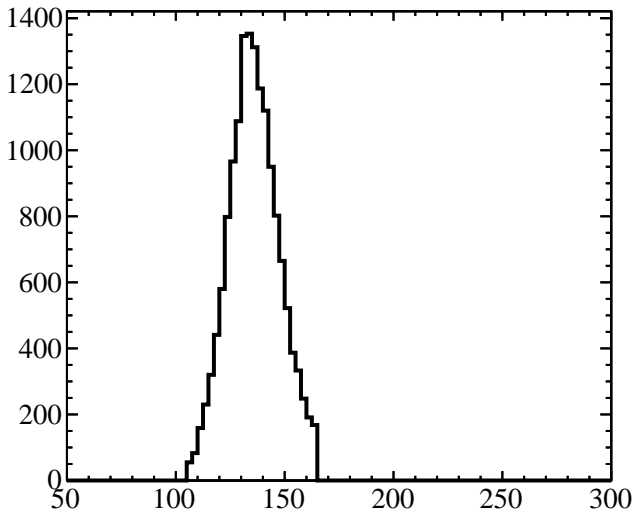

Calibration 14

AnglevsMass-0