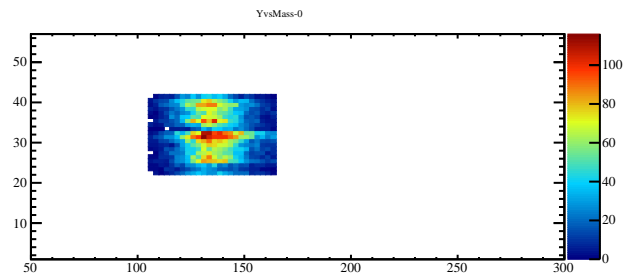

Calibration 14

AnglevsMass-0