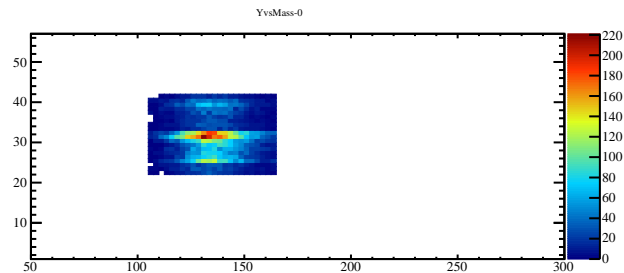

Calibration 14

AnglevsMass-0