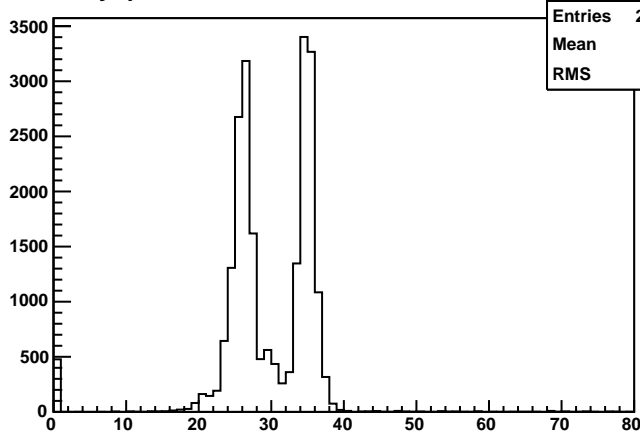

HODO s1x fptime**hs1xfptime**

Entries	22314
Mean	30.44
RMS	6.073

HODO s1y fptime**hs1yfptime**

Entries	22314
Mean	29.68
RMS	6.784

HODO s2x fptime**hs2xfptime**

Entries	22314
Mean	30.11
RMS	9.428

HODO s2y fptime**hs2yfptime**