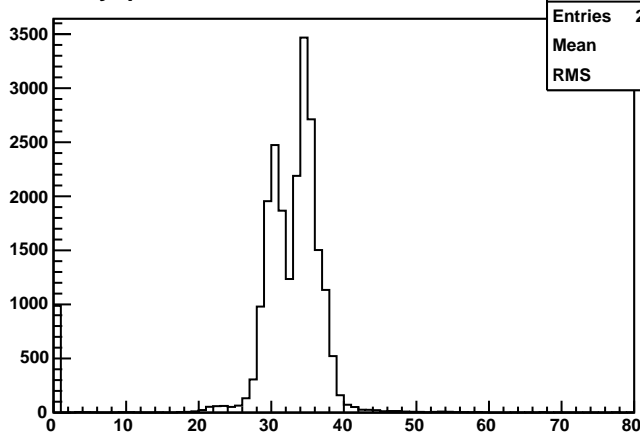

HODO s1x fptime**hs1xfptime**

Entries	22314
Mean	30.44
RMS	6.073

HODO s1y fptime**hs1yfptime**

Entries	22314
Mean	29.68
RMS	6.784

HODO s2x fptime**hs2xfptime**

Entries	22314
Mean	30.11
RMS	9.428

HODO s2y fptime**hs2yfptime**