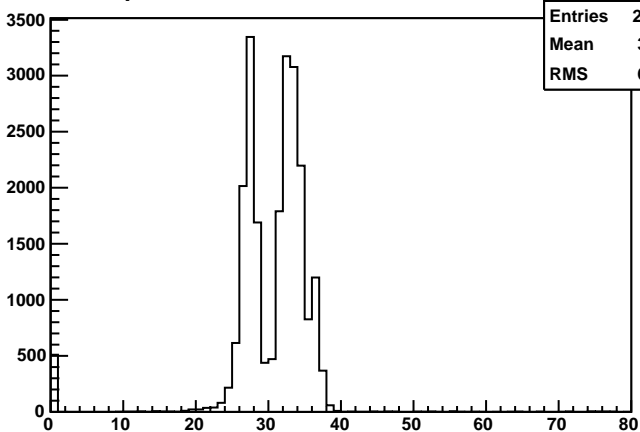

HODO s1x fptime**hs1xfptime**

Entries	22314
Mean	30.44
RMS	6.073

HODO s1y fptime**hs1yfptime**

Entries	22314
Mean	29.68
RMS	6.784

HODO s2x fptime**hs2xfptime**

Entries	22314
Mean	30.11
RMS	9.428

HODO s2y fptime**hs2yfptime**