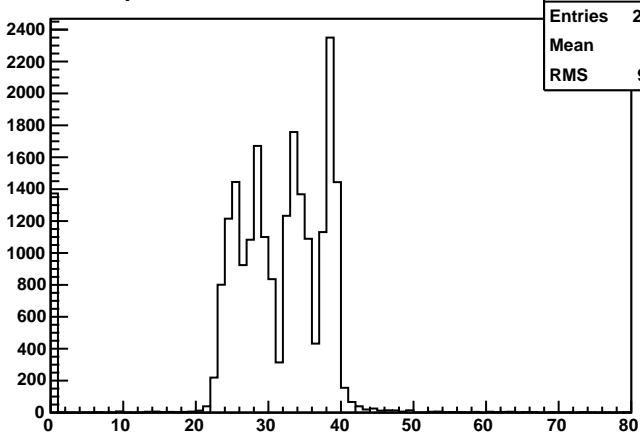

HODO s1x fptime**hs1xfptime**

Entries	22314
Mean	30.44
RMS	6.073

HODO s1y fptime**hs1yfptime**

Entries	22314
Mean	29.68
RMS	6.784

HODO s2x fptime**hs2xfptime**

Entries	22314
Mean	30.11
RMS	9.428

HODO s2y fptime**hs2yfptime**