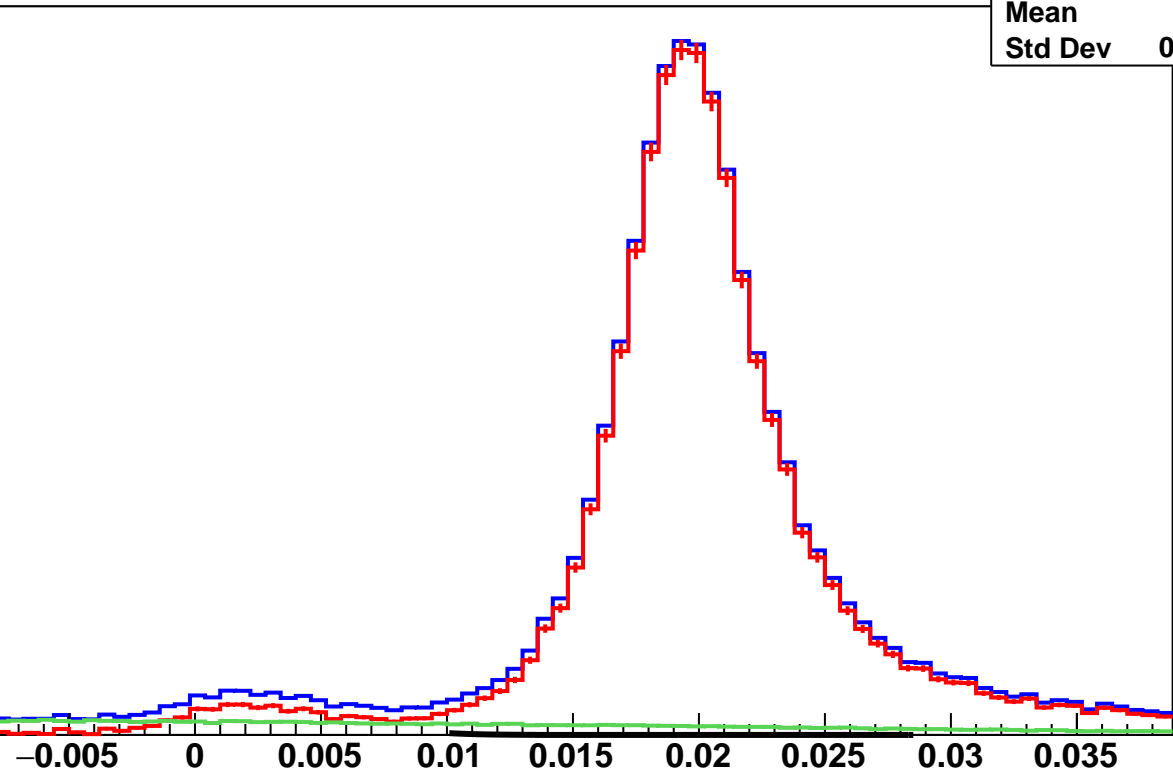

missing mass squared

h1	
Entries	77644
Mean	0.01909
Std Dev	0.007206

events

4500
4000
3500
3000
2500
2000
1500
1000
500
0

M2 miss (GeV²)